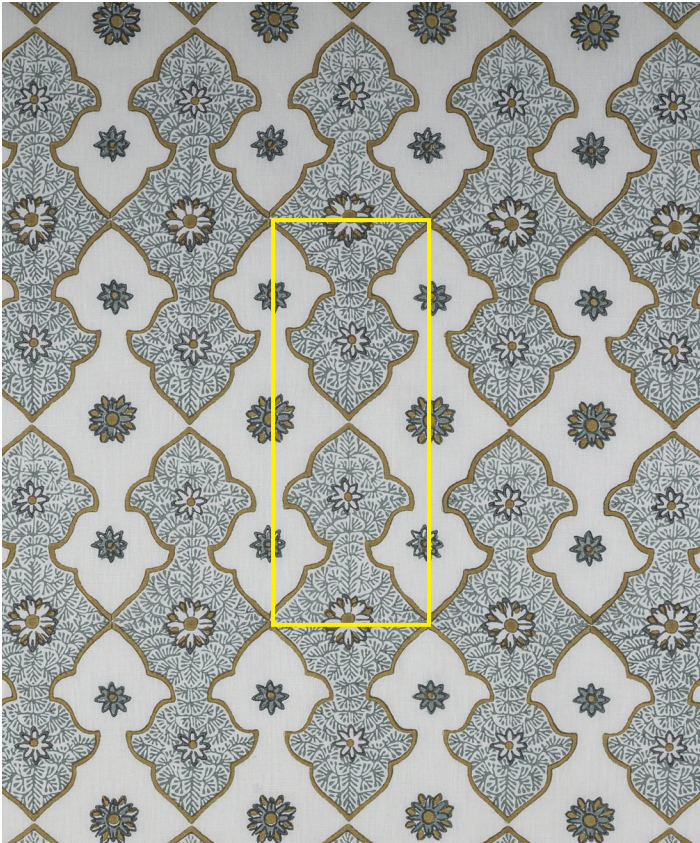

Amiera Sterling | AMR-04-RFD

Design	Amiera
Colour	Sterling
Code	AMR-04-RFD
Composition	100% Linen
Width	136cm / 53.5in
Repeat	12.5cm (h) 30.5cm (v) 5in (h) 12in (v)
Weight	286g/sqm
Notes

Amiera Sterling | AMR-04-RFD